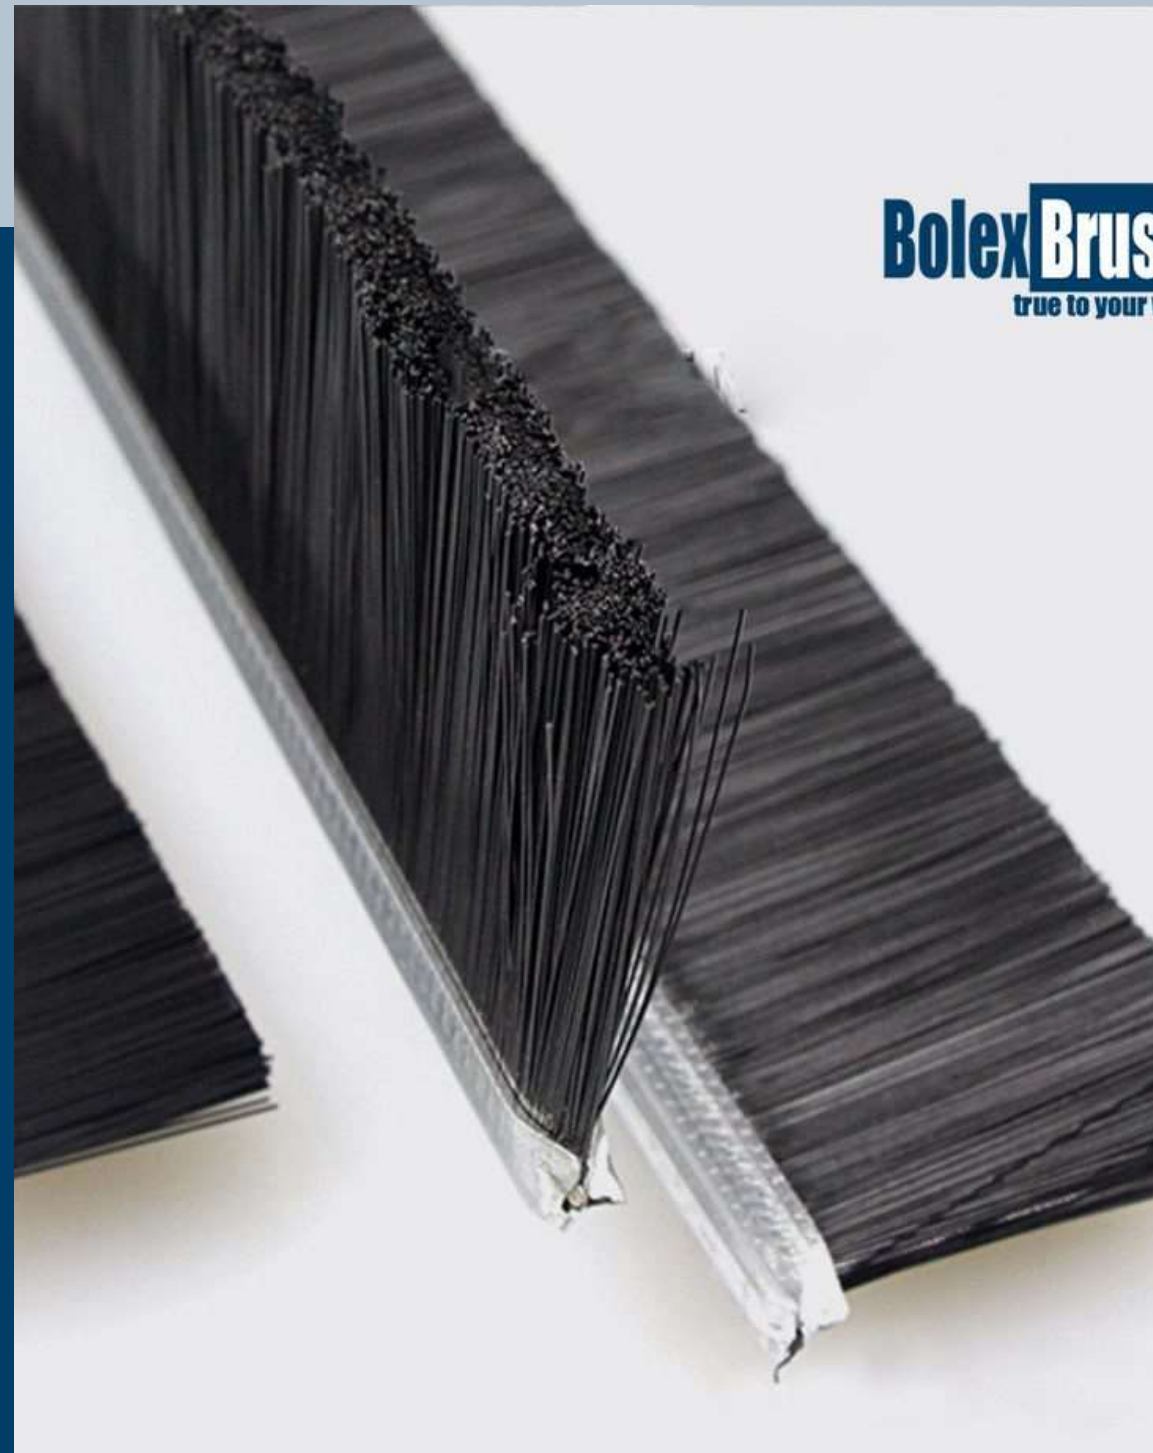

STRIP BRUSHES

Industrial Brushes Expert !!

www.bolexbrushes.com

Bolex Brush
true to your work

ABOUT US

Bolex Industrial Brushes Co., Ltd. is a Guangzhou, China-based enterprise established in 2011 and specializes in manufacturing various industrial brushes, including twisted-in-wire brushes, strip brushes, tube cleaning brushes, and spiral brushes. With advanced machinery and strong R&D, we can offer customized solutions for different customer needs. With a focus on quality and innovation, we have also successfully exported our products to over 40 countries and are an industry trusted partner.

www.bolexbrushes.com

Bolex Brushes [Strip Brushes](#) offer flexible sealing, cleaning, and containment solutions for any industrial use. Constructed with durable bristles and adjustable backing materials, the brushes efficiently keep dust, debris, and airflow out while maintaining smooth operation. Explore our selection of high-quality strip brushes to meet your unique requirements.

Strip brushes are the most important tools used by several industries because of their adaptability, strength, and effectiveness. It's a brush whose bristles are embedded into a rigid backing and is known to offer multiple advantages that make them indispensable in any commercial and industrial application. It can seal gaps or clean surfaces, thus both versatile and reliable.